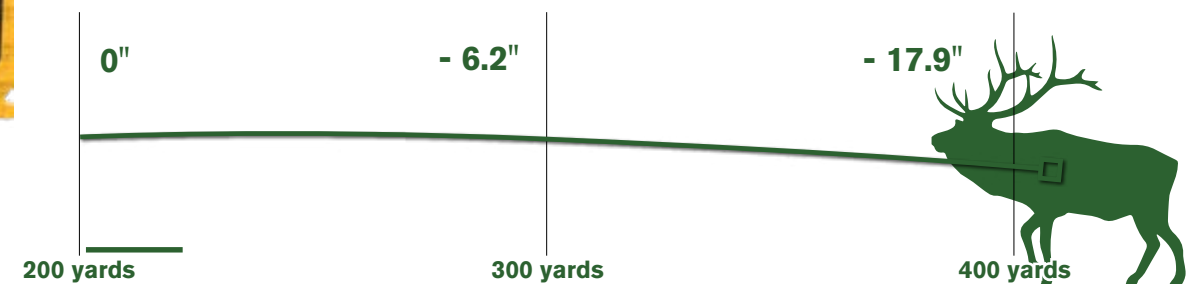

PRECISION PERFORMANCE

Premier CuT 7MM PRC 160 GR. .596 BC (G1) 3000 FPS