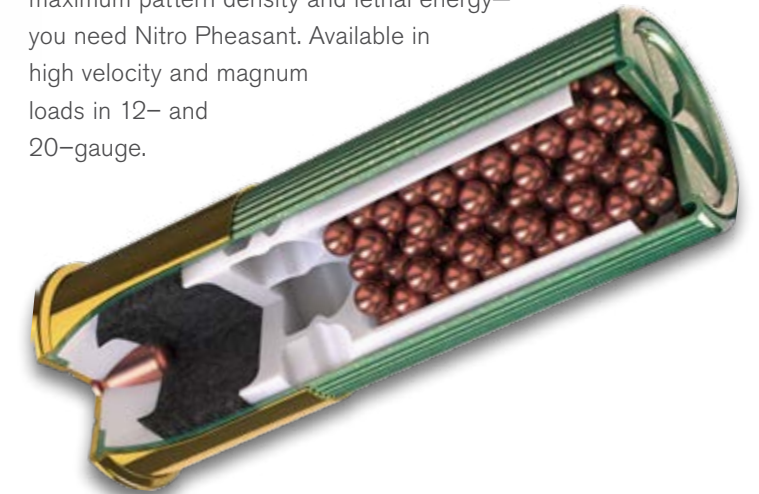

NITRO PHEASANT						
INDEX NO.	ORDER NO.	GAUGE	LENGTH (IN.)	MUZZLE VELOCITY (FPS)	OUNCES OF SHOT	SHOT SIZE
NP124	28620	12	2 3/4	1400	1 1/4	4
NP125	28622	12	2 3/4	1400	1 1/4	5
NP126	28624	12	2 3/4	1400	1 1/4	6
NP12M4	28632	12	2 3/4	1300	1 3/8	4
NP12M5	28634	12	2 3/4	1300	1 3/8	5
NP12M6	28636	12	2 3/4	1300	1 3/8	6
NP205	28646	20	2 3/4	1300	1	5
NP206	28648	20	2 3/4	1300	1	6
NP20M5	28651	20	3	1185	1 1/4	5
NP20M6	28653	20	3	1185	1 1/4	6