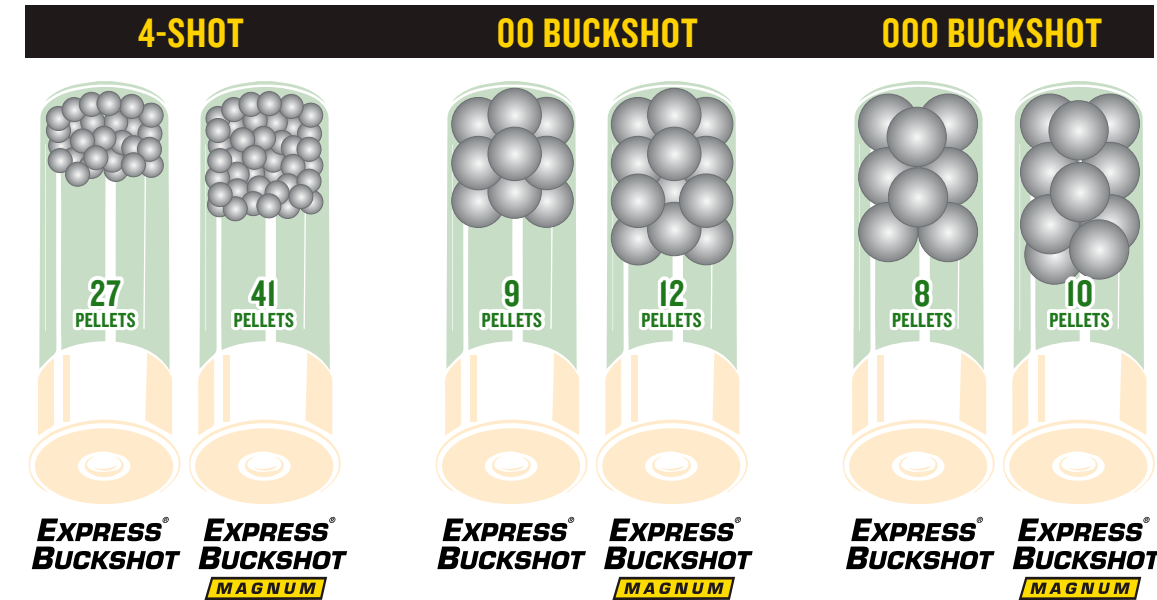

EXPRESS BUCKSHOT BUFFERED VS EXPRESS BUCKSHOT MAGNUM

Express Magnum Buckshot packs more shot into your shell than our standard loads. Increase the odds with more pellets on target in every round.

EXPRESS BUCKSHOT						
INDEX NO.	ORDER NO.	GAUGE	LENGTH (IN.)	MUZZLE VELOCITY (FPS)	OUNCES OF SHOT	SHOT SIZE
12B000	20406	12	2 3/4	1325	8 pel	000
12B00	20620	12	2 3/4	1325	9 pel	00
12B0015B	26876	12	2 3/4	1325	9 pel	00
12B0	20622	12	2 3/4	1275	12 pel	0
12B1	20624	12	2 3/4	1250	16 pel	1
12B4	20626	12	2 3/4	1325	27 pel	4
20B3	20630	20	2 3/4	1220	20 pel	3
20B315B	26877	20	2 3/4	1220	20 pel	3

EXPRESS MAGNUM BUCKSHOT						
INDEX NO.	ORDER NO.	GAUGE	LENGTH (IN.)	MUZZLE VELOCITY (FPS)	OUNCES OF SHOT	SHOT SIZE
12SB00	20632	12	2 3/4	1290	12 pel	00
12HB000	20408	12	3	1225	10 pel	000
12HB00	20636	12	3	1225	15 pel	00
12HB4	20640	12	3	1225	41 pel	4
1235B00	20280	12	3 1/2	1125	18 pel	00