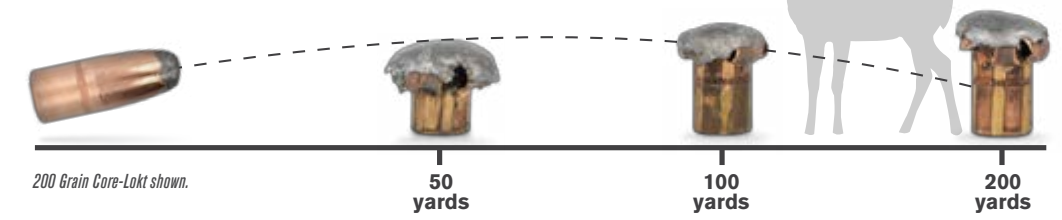

## THE STRAIGHT WALL CARTRIDGE THAT FLATTENS THEM ALL

- ▲ **BETTER THAN 350 LEGEND OR 30-30 WIN**  
More velocity and energy - with less drop - and comparative recoil to competitive straight wall cartridges
- ▲ **ULTIMATE STRAIGHT WALL CARTRIDGE OPTIMIZED FOR LEVER ACTION RIFLES**
- ▲ **ACCURATE AT 200+ YARDS**
- ▲ **EASY TO SHOOT, LOW RECOIL**
- ▲ **MASSIVE .358 DIAMETER BULLETS**  
Delivering brush-busting, deadly results on-game.
- ▲ **AVAILABLE IN CORE-LOKT, CORE-LOKT TIPPED AND CORE-LOKT COPPER**

KEY: SP = Soft Point; CLT = Core-Lokt Tipped  
For more information on ballistics, see pages 108-118.

- 1 ACCURATE 200 YARDS+**  
Velocity, energy and drop – optimized across common hunting ranges
- 2 CORE-LOKT PERFORMANCE**  
High-weight retention, controlled expansion .358 diameter Core-Lokt, Core-Lokt Tipped & Core-Lokt Copper bullets
- 3 REMINGTON COMPONENTS**  
Reliable Remington brass, propellant, & primers carefully loaded
- 4 ULTIMATE STRAIGHT WALL CARTRIDGE**  
360 BHMR optimized for lever action rifles. Easy to shoot, low recoil

- **ALLOWS STRAIGHT WALL CARTRIDGE DEER HUNTING** \*Asterisk indicates single shot rifles only
- **NO STRAIGHT WALL CARTRIDGE DEER HUNTING ALLOWED**

DISCLAIMER: THIS GRAPHIC SHOULD BE USED FOR GENERAL GUIDANCE ONLY. CONSULT YOUR STATE FISH AND GAME AGENCY'S RULES AND REGULATIONS FOR CURRENT AND CORRECT INFORMATION

## CORE-LOKT

THE DEADLIEST MUSHROOM IN THE WOODS.

High-weight retention & controlled expansion Core-Lokt bullets make 360 BHMR deadly on game and a perfect fit in your deer camp.