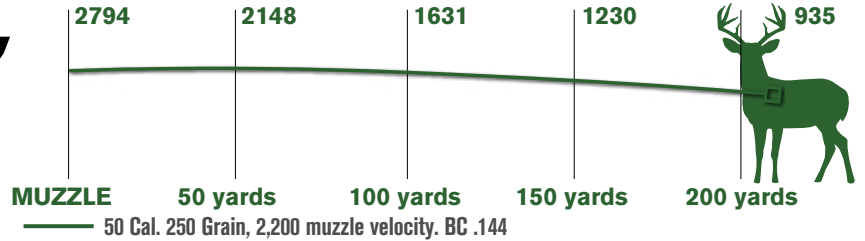

FOOT POUNDS OF ENERGY