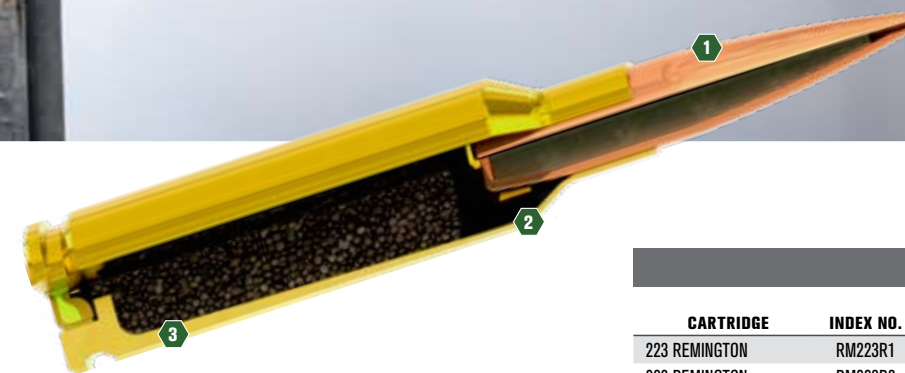

5 SHOTS, .6"
AT 100 YDS.

308 WIN, 168-GR. PREMIER MATCH