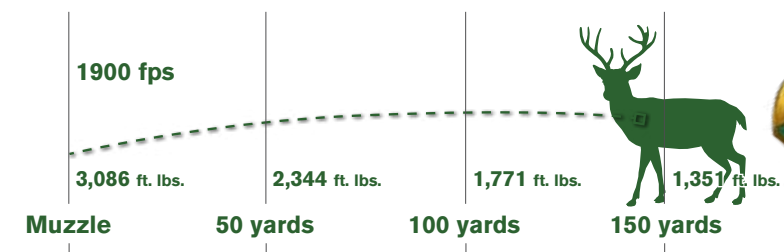

1,900 FPS FLAT-OUT CRUSHES BIG GAME.

Premier Accutip Slug's devastating impact energy and force transfer shown at 50 yards.

PREMIER ACCUTIP SABOT SLUG													
INDEX NO.	ORDER NO.	GAUGE	LENGTH (IN.)	SLUG (GR.)	VELOCITY (FPS)			ENERGY (FT-LB)			TRAJECTORY (IN.)		
					MUZ.	50 YD.	100 YD.	MUZ.	50 YD.	100 YD.	50 YD.	100 YD.	150 YD.
PRA12	20727	12	2 3/4	385	1850	1611	1401	2925	2218	1677	2.7	3.6	0.0*
PRA12M	20731	12	3	385	1900	1656	1439	3086	2344	1771	2.5	3.4	0.0*
PRA20	20496	20	2 3/4	260	1850	1610	1399	1976	1496	1130	2.7	3.6	0.0*
PRA20M	20498	20	3	260	1900	1655	1438	2084	1581	1193	2.5	3.4	0.0*

* 0.0 indicates yardage at which shotgun was sighted in.

- 1 POWER PORT TIP DELIVERS DRAMATICALLY SUPERIOR ACCURACY
- 2 SPIRAL NOSE CUTS CONTROL EXPANSION AT ALL RANGES
  12-gauge: 5-200 yards / 20-gauge: 5-150 yards
- 3 HIGH WEIGHT RETENTION AT ALL DISTANCES
  98% @ 100 yards for 12-gauge and 20-gauge
- 4 SLUG JACKET MADE FROM HIGH-STRENGTH CARTRIDGE BRASS
  Designed for use in fully rifled barrels only