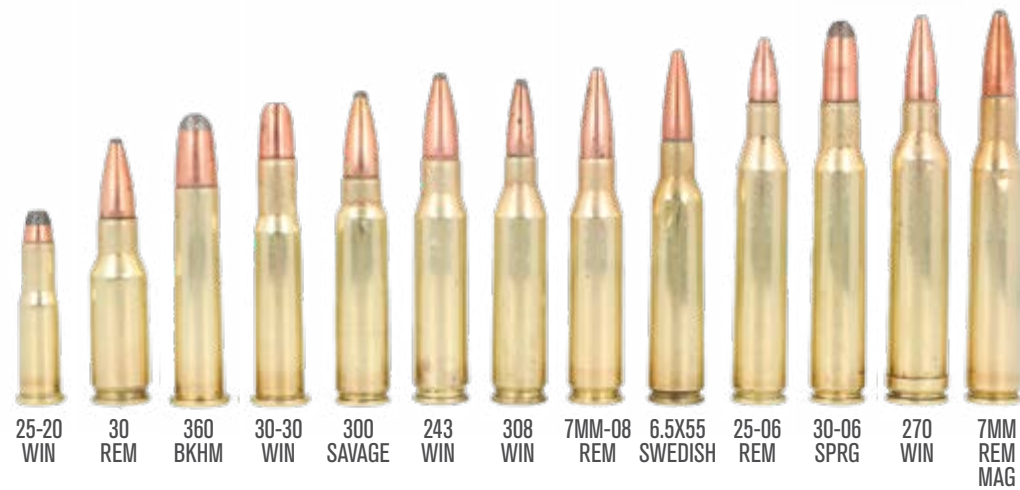

4 JACKET DESIGNED FOR PROGRESSIVE, RELIABLE EXPANSION

To almost twice the original diameter

AMERICA'S LARGEST ASSORTMENT OF HUNTING CARTRIDGES

Core-Lokt has more cartridge, caliber, and grain weight options than any other line of hunting ammo. No wonder so many hunters choose Core-Lokt every fall.

MAKING THE MUSHROOM

From the brass cup that becomes Core-Lokt's famous jacket to the carefully cut lead that becomes the hard-driving core, Core-Lokt's proven performance has been proudly made in Remington's Lonoke, Arkansas factory since 1969.