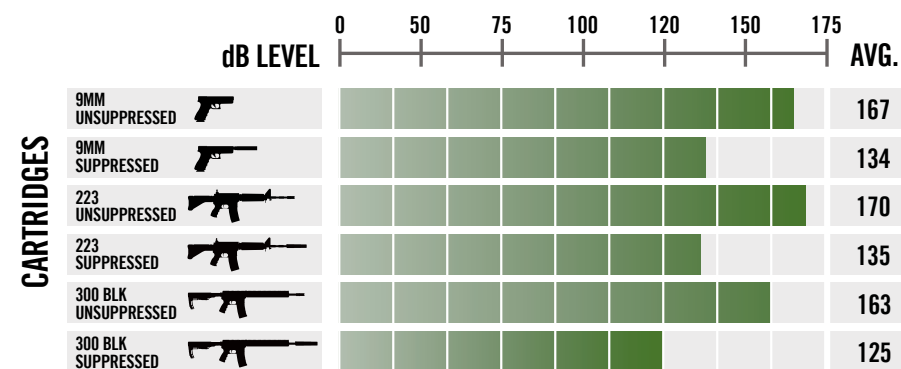

SUPPRESSED vs UNSUPPRESSED

REMINGTON SUBSONIC HANDGUN				
CARTRIDGE	INDEX NO.	ORDER NO.	BULLET WT. (GR.)	BULLET TYPE
9MM LUGER	S9MM9	28435	147	Flat Nose Enclosed Base
45 AUTO	S45AP4	28428	230	Flat Nose Enclosed Base

For more information on ballistics, see pages 108-118.