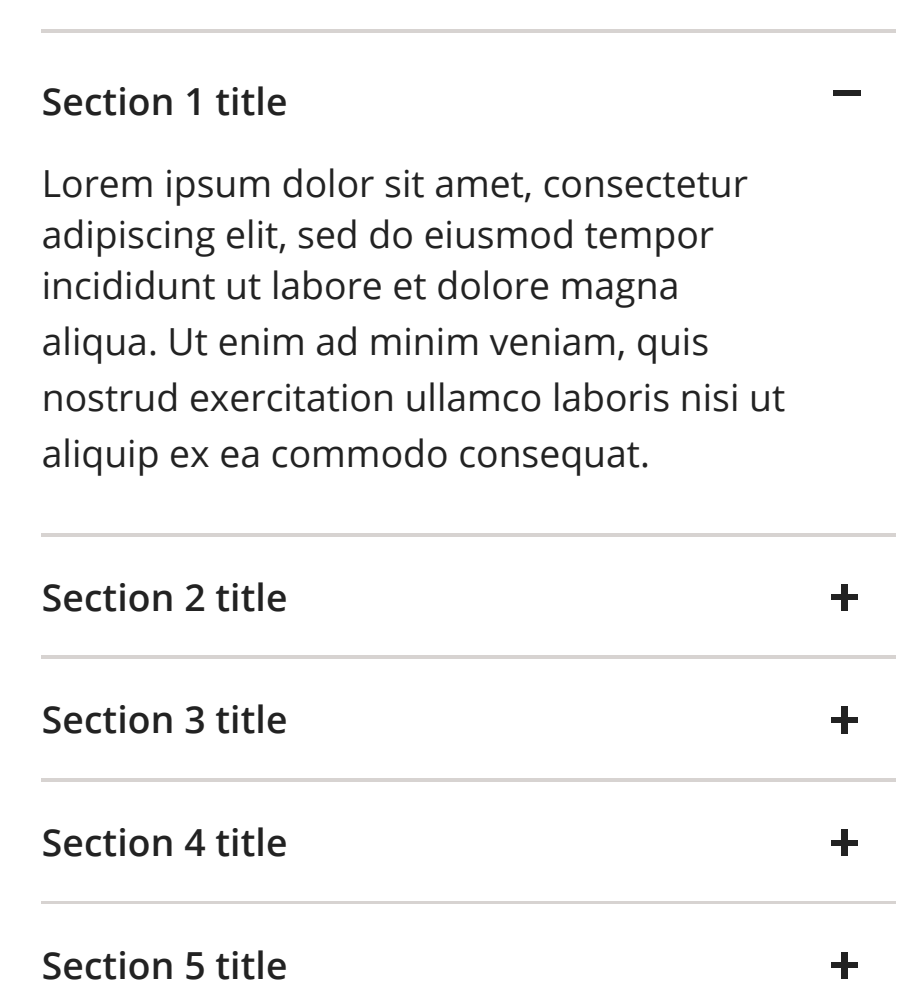

R Logo White (130x130px)

R Logo Favicon

Remington Favicon Green (16x16px)

Remington Favicon Black (16x16px)

Remington Favicon White (16x16px)

UI

 Arrow Down fill: #222222 100%	 Arrow Left fill: #222222 100%	 Arrow Right fill: #222222 100%	 Arrow Up fill: #222222 100%	 Checkbox Selected fill: #337321 100%	 Checkbox Unselected outline: #D7D3D1 100%	 Radio Selected fill: #337321 100%	 Radio Unselected outline: #D7D3D1 100%
 Minus fill: #222222 100%	 Plus fill: #222222 100%	 Close fill: #222222 100%	 Menu fill: #222222 100%	 Tooltip fill: #222222 100%			

DESKTOP

MOBILE

Tables

DESKTOP

COLUMN A	COLUMN B
Row	Row
Row	Row
Row	Row
Row	Row
Row	Row
Row	Row

MOBILE

COLUMN A	COLUMN B
Row	Row
Row	Row
Row	Row
Row	Row
Row	Row
Row	Row

Breadcrumbs