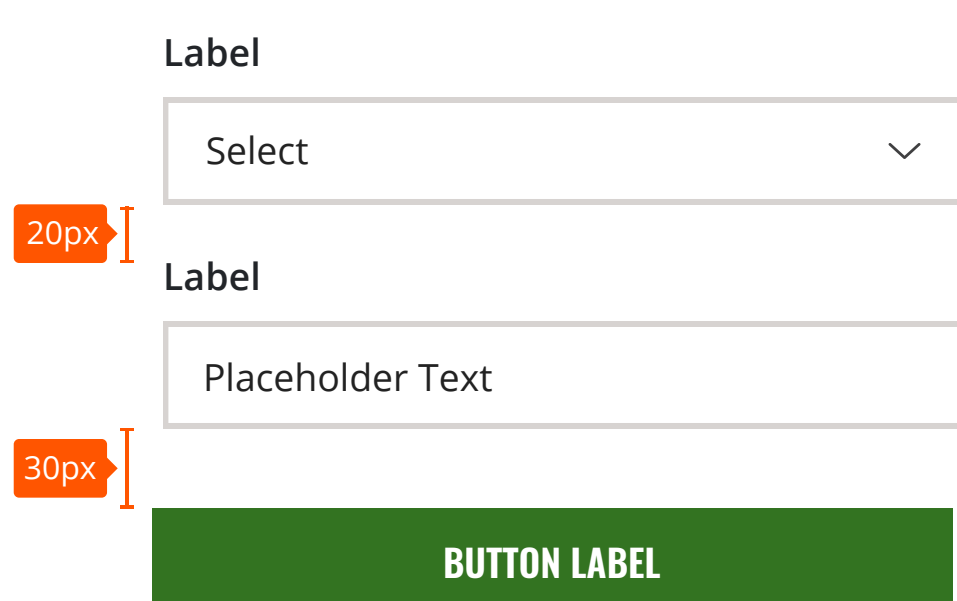

Checkboxes

	ICONS	WITH TEXT
Checkboxes	☒ Selected ☐ Unselected	☐ I certify that I am at least 18 years of age, agree with the Privacy Policy and the Terms & Conditions, and consent that the information I submit will be transmitted in the United States
Radio Buttons	☒ Selected ☐ Unselected	☐ I certify that I am at least 18 years of age, agree with the Privacy Policy and the Terms & Conditions, and consent that the information I submit will be transmitted in the United States

Stacking Rules

RULES

- Form stack on all viewports (Desktop & Mobile)
- Space between form label and fields: 5px
- Space between form fields: 20px