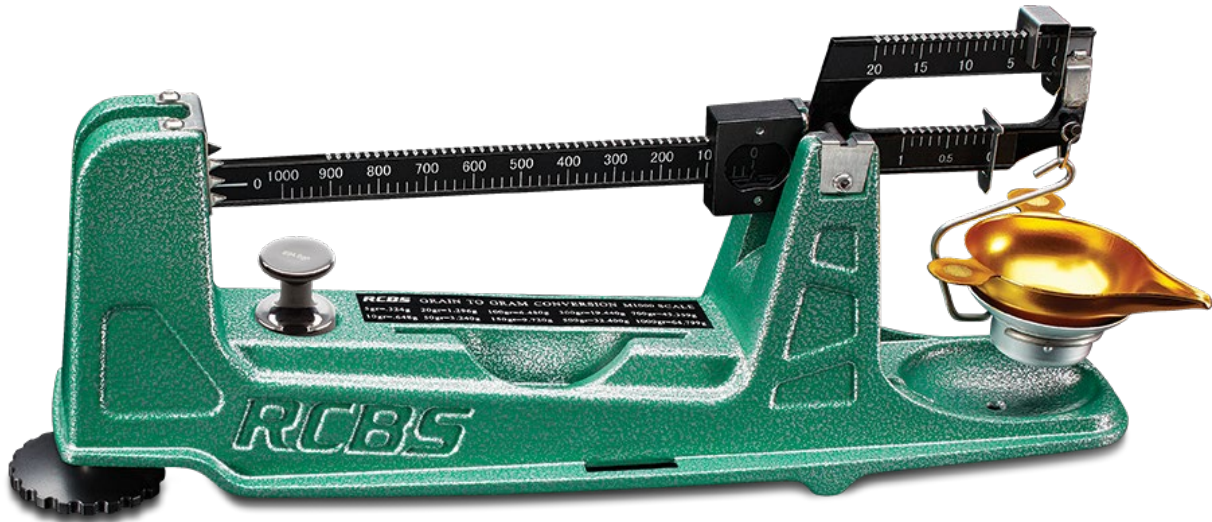

# RCBS®

PRECISIONEERED RELOADING

## M1000 SCALE

The new M1000 mechanical scale gives users 1,000-grain capacity with +/- 0.1-grain accuracy, plus right or left-handed operation. It offers magnetic damping for fast readings and maintenance-free movement. A metal tip-proof pan makes loading easy. Limited lifetime warranty. Imported.

SKU	DESCRIPTION	UPC	MSRP	MARKET RELEASE DATE
98916	M1000 Scale	0-76683-98916-1	\$159.95	Available Now