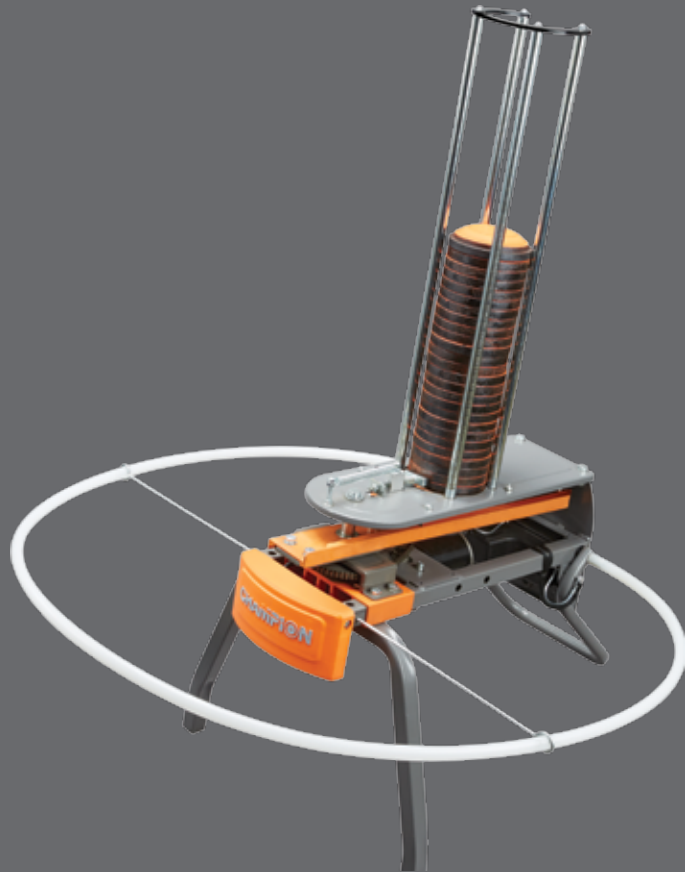

WORKHORSE® ELECTRONIC TRAP

MARKET RELEASE DATE:
September 2016

Moving up to an electronic trap was once a major investment in space and money. Not anymore. The affordable Champion® WORKHORSE® Electronic Trap lives up to its name, combining high-volume target-throwing capacity in a compact design. It fits in the trunk of most any vehicle, and can be unloaded and set up by one person. The detachable magazine holds up to 50 clays, and can throw them with three different launch angles up to 75 yards. The Champion WORKHORSE can keep throwing clays until you run out of daylight or ammunition – whatever comes first.

FEATURES

- » Compact, Portable Design
- » Throws targets up to 75 yards
- » 50 Clay Magazine
- » 2.5 Second Reset
- » 3 Launch Angles

SKU	DESCRIPTION	UPC	MSRP	MARKET RELEASE DATE
40916	Trap, Workhorse Electronic	6-04544-61887-7	\$359.95	September 2016