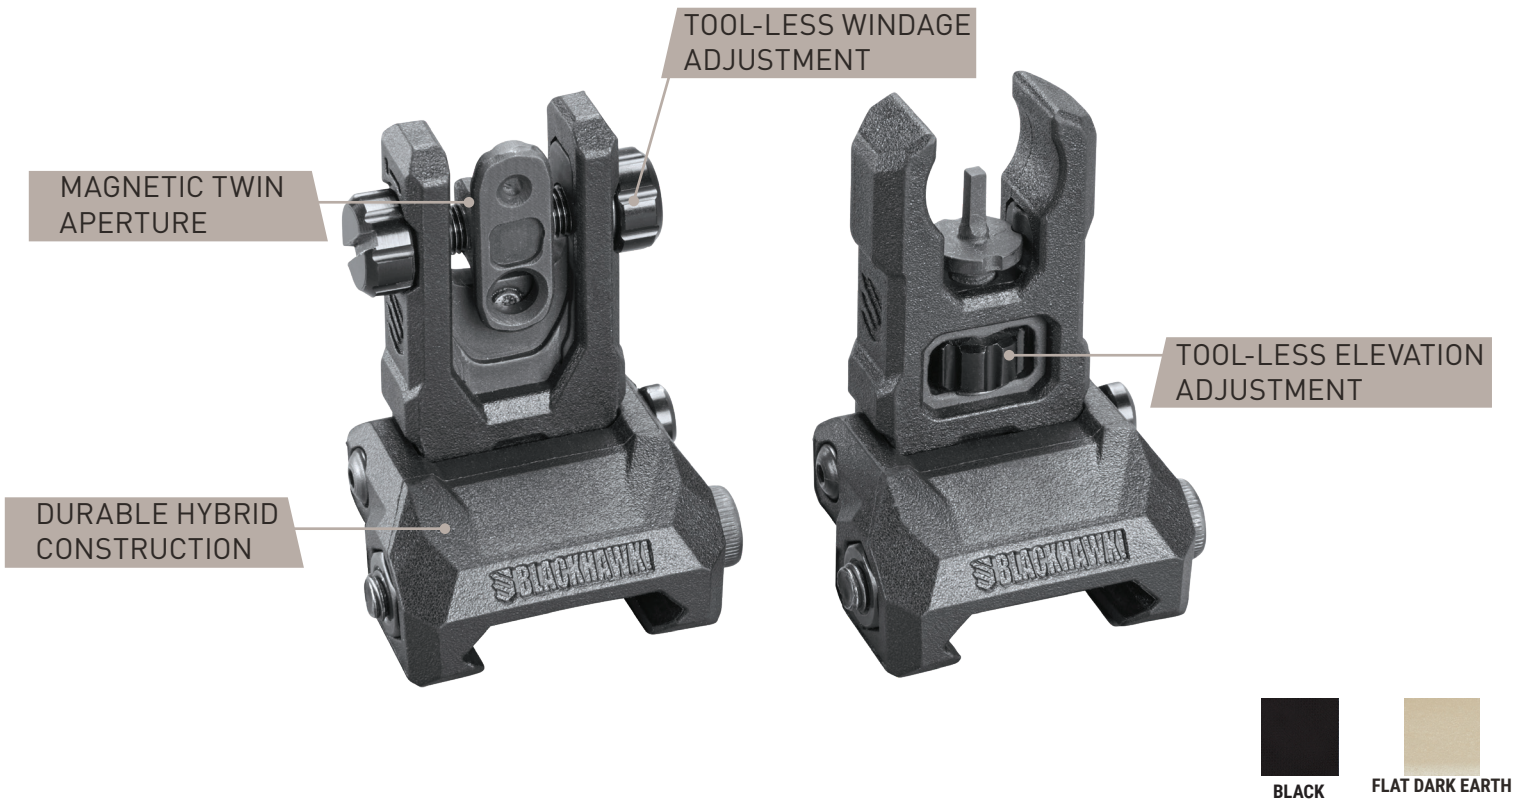

HYBRID FOLDING SIGHT

THE BLACKHAWK! HYBRID FOLDING SIGHT FUSES A SOLID METAL ALLOY CORE WITH AN ADVANCED CO-POLYMER JACKET TO CREATE A LIGHTWEIGHT AND EXTREMELY DURABLE ADDITION TO ANY RIFLE.

MARKET RELEASE DATE:

May 2018

• **TOUGH & LIGHT**- Hybrid construction features solid metal alloy core with advanced co-polymer jacket that eliminates excess bulk.

• **MAGNETIC TWIN APERTURE**- Flips up with a gloved hand, holds tight under .308 recoil.

• **ACCURATE**- Tool-less windage and elevation adjustment dials, and steel A2 front sight post aid accurate round placement.

• **VERSATILE** - Rear sight aligns to the M4/AR15 A-frame front sight height.

* To determine the Part #: The 1st 6 digits are the style # (71BU03) followed by the 2-digit color code (BK) . Example: 71BU03BK.

* Color codes: Black = BK; Flat Dark Earth = DK.